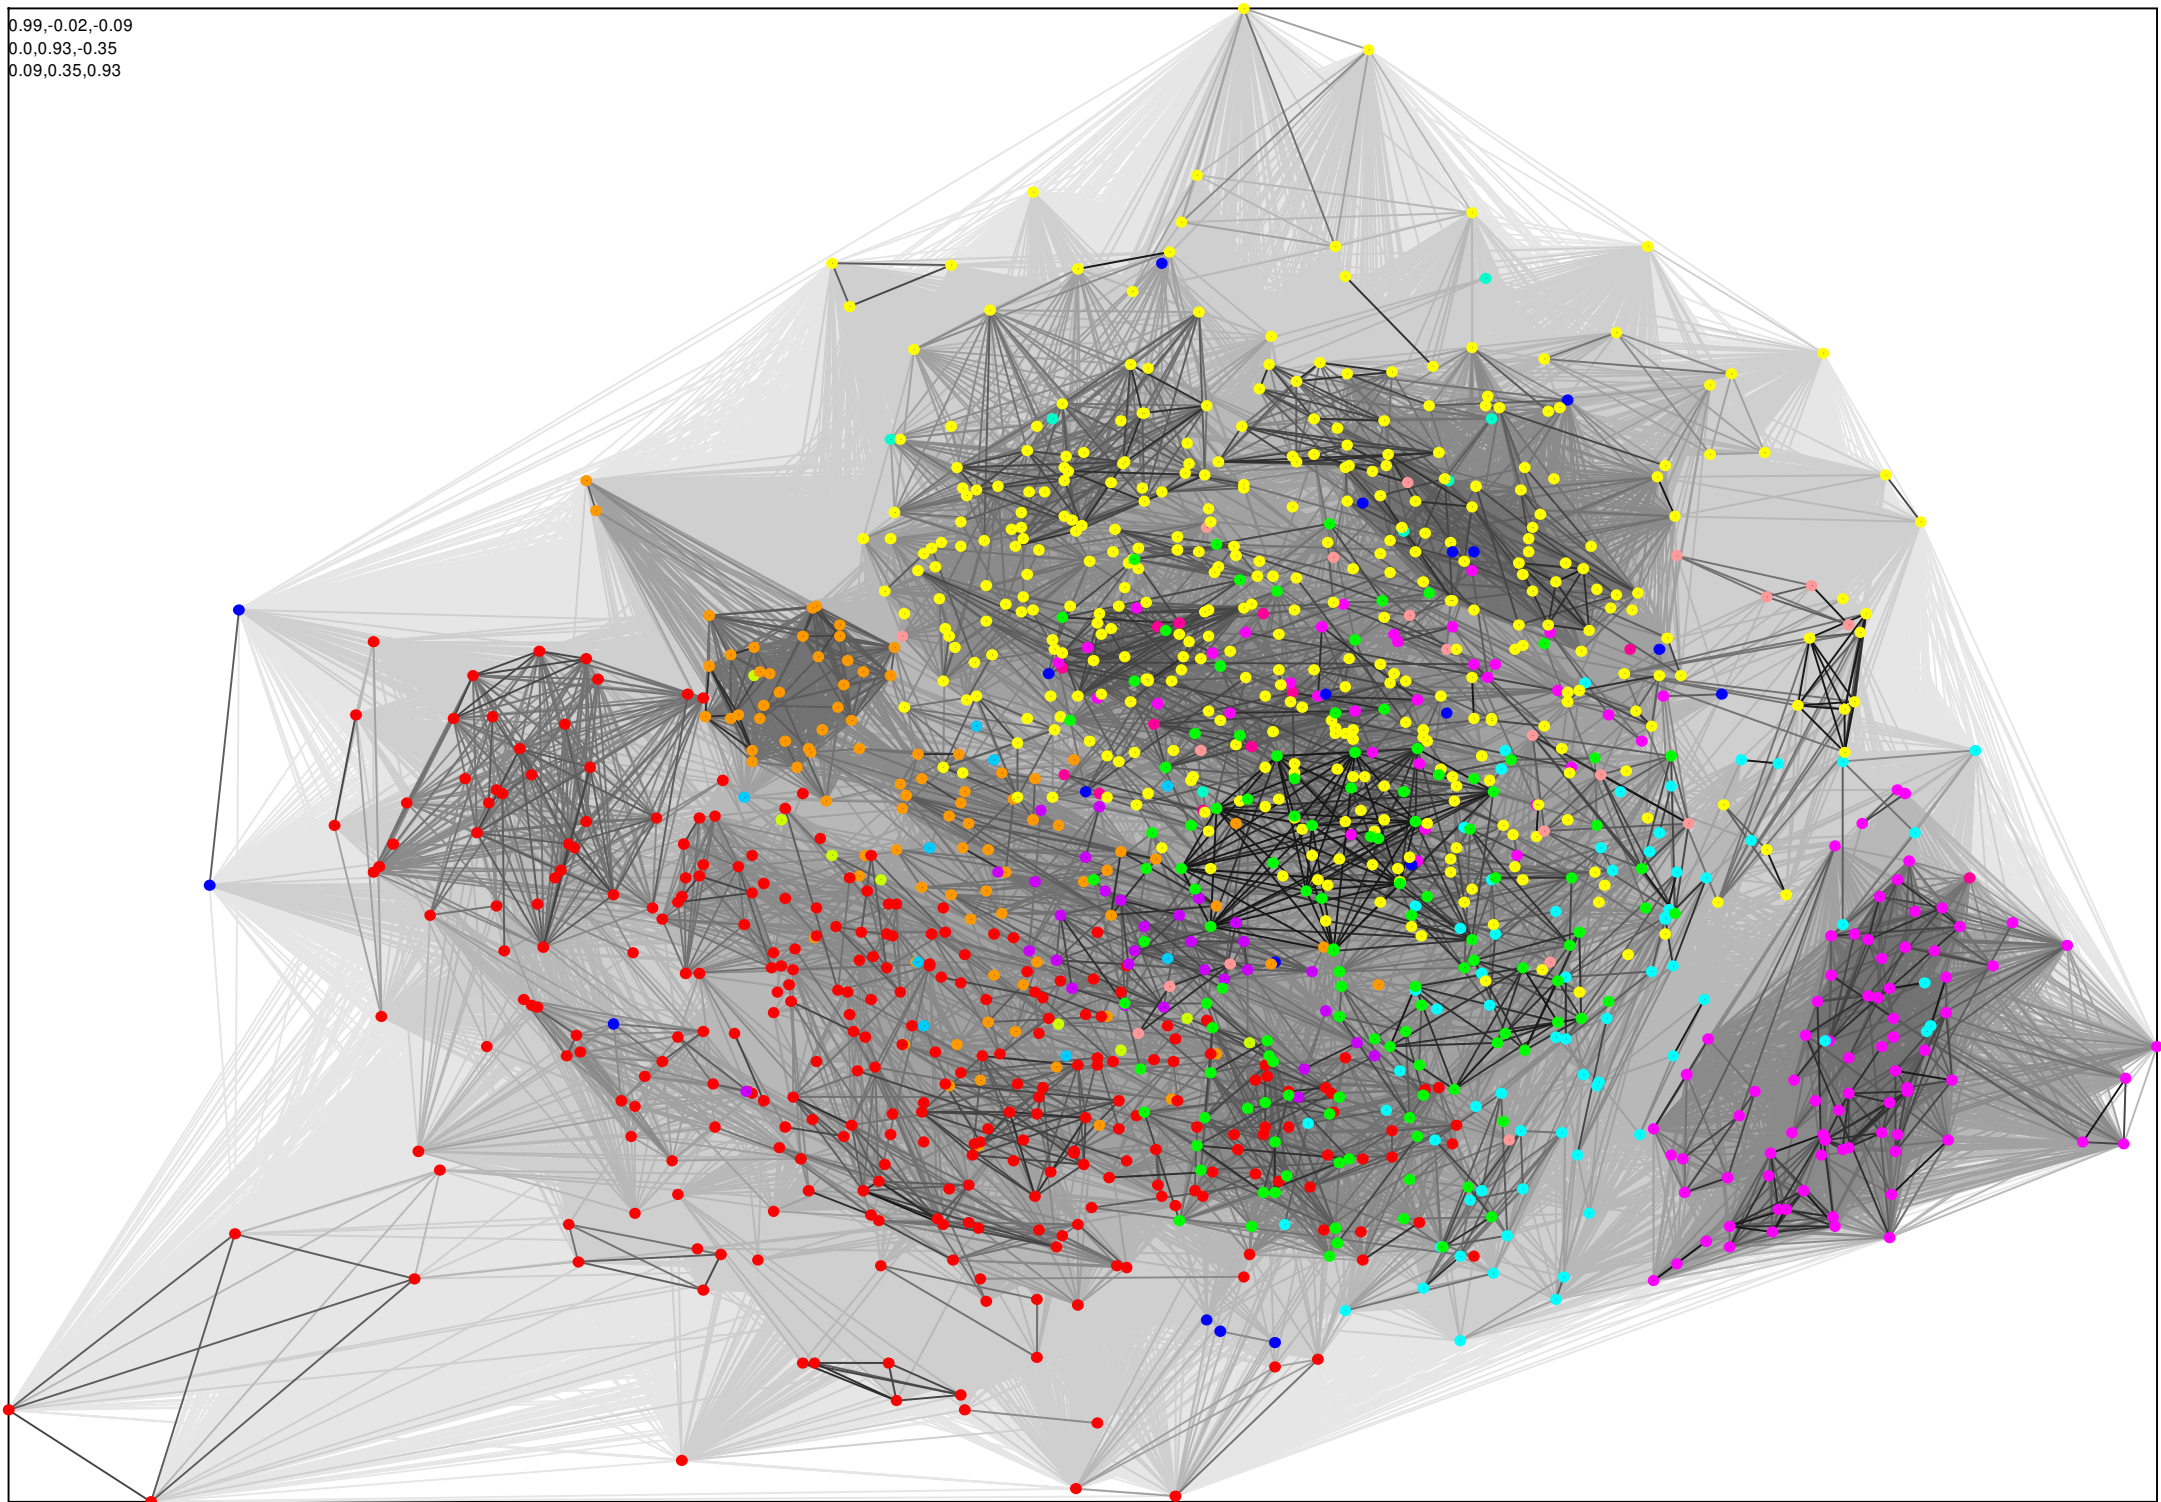

Worst ----- Best INFO: blast=blastp refdb=

0.99,-0.02,-0.09
0.0,0.93,-0.35
0.09,0.35,0.93

x:-4.932581901550293 to 3.7728395462036133
y:-4.484619140625 to 3.7164199352264404

Round: 20021